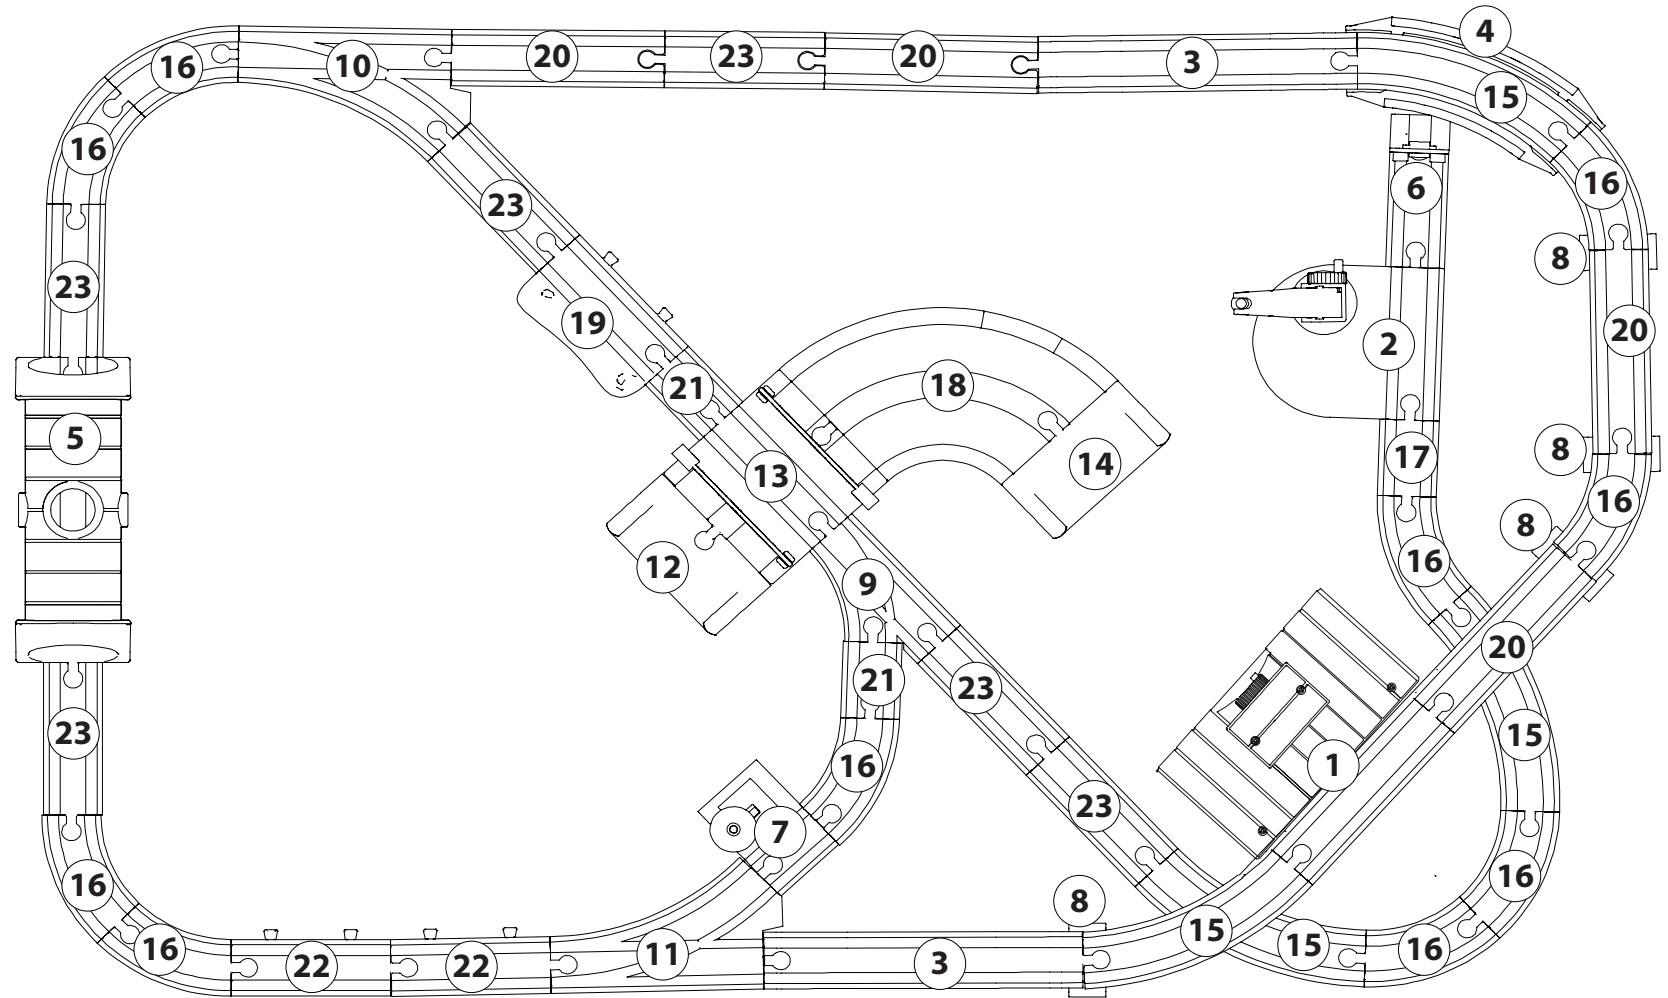

BRIO®

Deluxe World Set
33870

YouTube

Designed by BRIO AB in Sweden 2016(publ). Manufactured for BRIO AB (publ), Box 305, SE-201 23 Malmö, Sweden. © BRIO AB (publ), Sweden 2016. Made in China. This product and its packaging are protected by intellectual Property Laws of many countries. Violators will be prosecuted. Retain this package for future reference. Please contact above address in case of events. Bitte bewahren Sie diese Informationen für spätere Referenzzwecke auf. Informations à conserver. Conservate la confezione per futuri riferimenti. Conforms to the Safety Requirements of ASTM F963. Conforme aux exigences de sécurité ASTM F963.